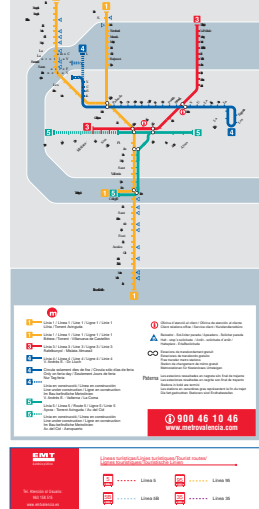

Accesos • Centros • Centros • Zonaje

Metro

Telefonos de interes

Table listing various phone numbers for different services and locations in Valencia. The table is organized into columns for different categories such as emergency services, government offices, and local businesses. It includes numbers for police, fire, ambulance, and various municipal departments.

A large grid of small tables, each representing a different neighborhood or street in Valencia. Each table lists the name of the street or neighborhood, its postal code, and other relevant information. The tables are arranged in a grid format, with columns labeled A through Z and rows labeled 1 through 25. The information is presented in a concise, tabular format for easy reference.